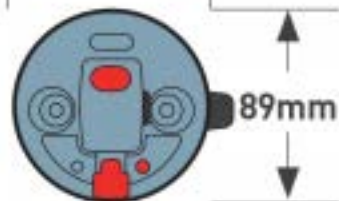

178mm

89mm

89mm

The dimensions are 178mm (H with antenna stowed) x 89mm dia (100mm over the lanyard tab)