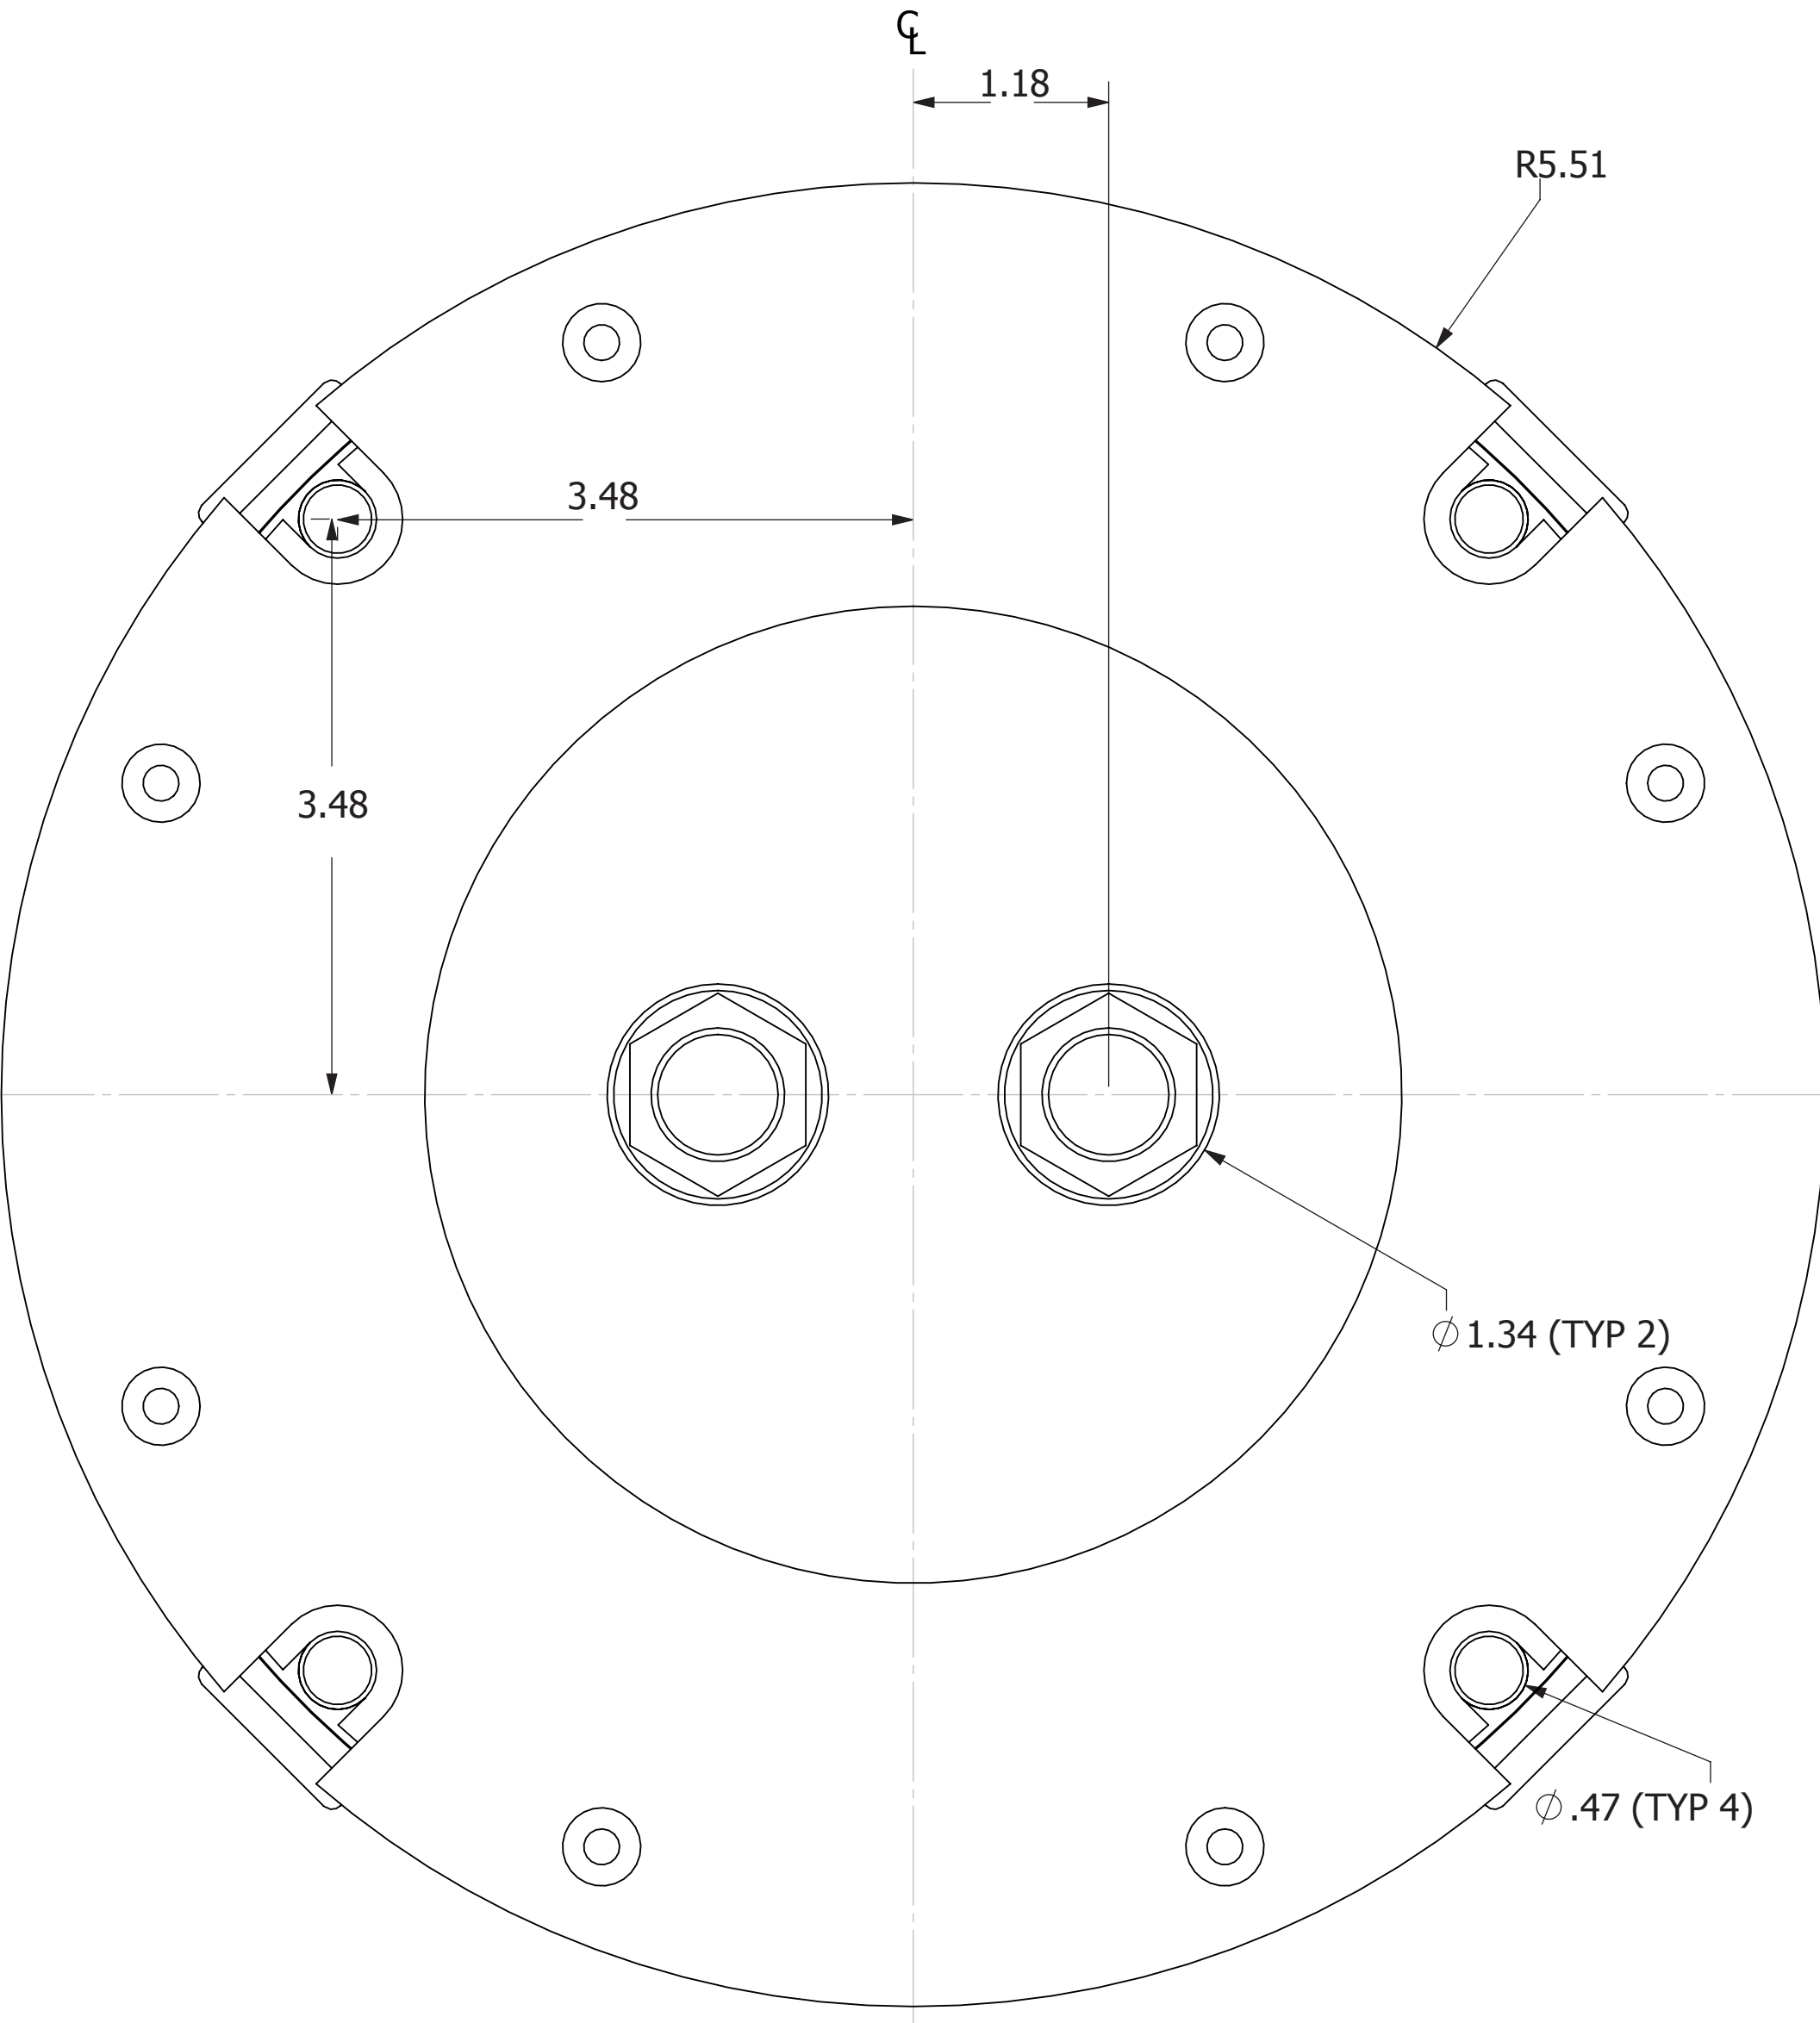

SCALE 1=1 (in.)
1=25.4 (mm)

Please Note: If mounting template is obtained from the ACR website, any electronic media, or from a photocopy, please verify the dimensions of the scale shown with actual measuring device. Duplicate templates may not be of true 1:1 scale. Any deviation should be considered when using mounting template.

5757 Ravenswood Road
Ft. Lauderdale, FL 33312
+1 (954) 981-3333 Fax +1 (954) 983-5087
www.acrartex.com
info@acrartex.com

LIGHT FACING THIS SIDE

RCL-600A
Remote Control Searchlight System
Mounting Template
Y1-03-0139-1 Rev. B